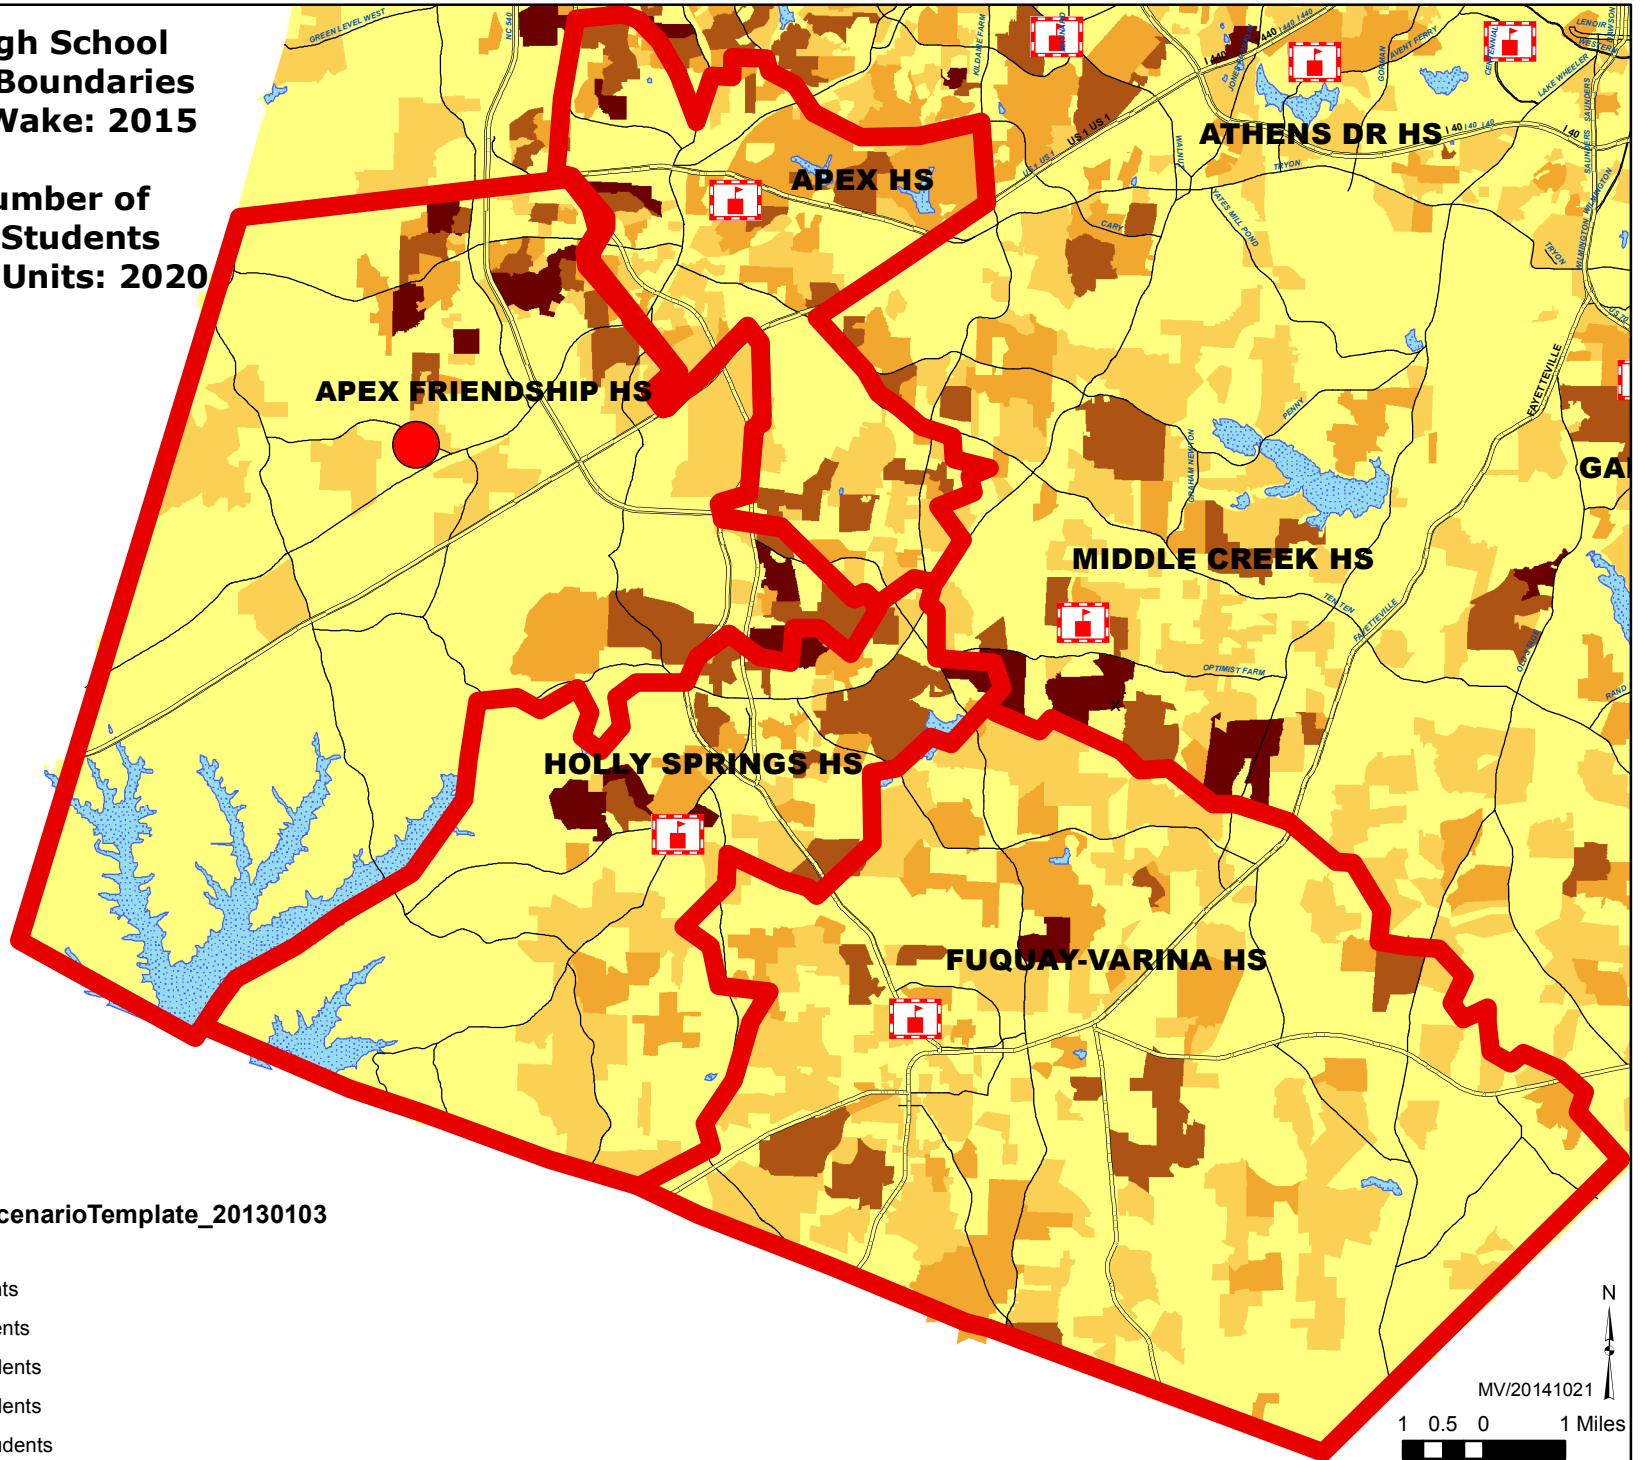

Proposed High School Attendance Boundaries in Western Wake: 2015

Projected Number of High School Students By Planning Units: 2020

Legend

PlanUnit_1213_ScenarioTemplate_20130103

H_2020

- 0 - 6 HS Students
- 7 - 18 HS Students
- 19 - 36 HS Students
- 37 - 66 HS Students
- 67 - 180 HS Students

MV/20141021

1 0.5 0 1 Miles