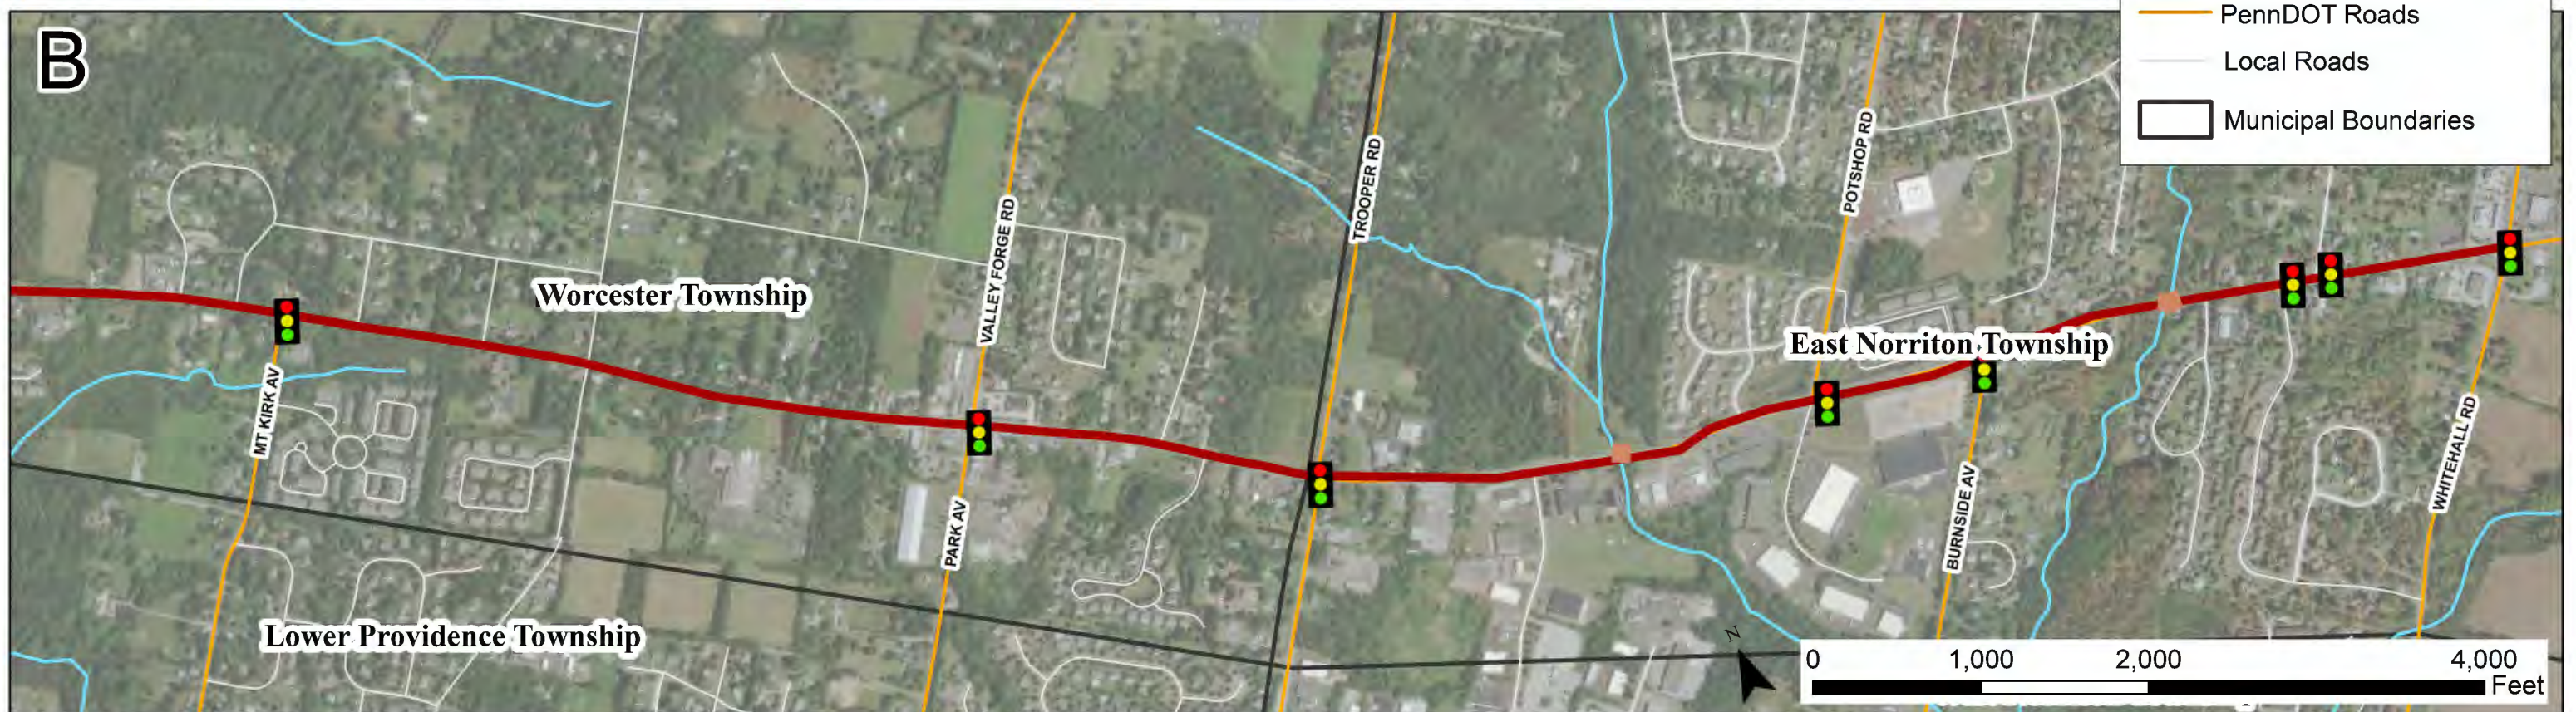

Germantown Pike, Corridor Overview

Legend

- Germantown Pike
- Bridges
- Traffic Signals
- Intersecting Road Ownership**
- PennDOT Roads
- Local Roads
- Municipal Boundaries

Source: Municipal Boundaries (2020), PennDOT Roads (2020), Local Roads (2020), Streams (2004) - PASDA | Traffic Signals (2020), Bridges (2020) - PennDOT