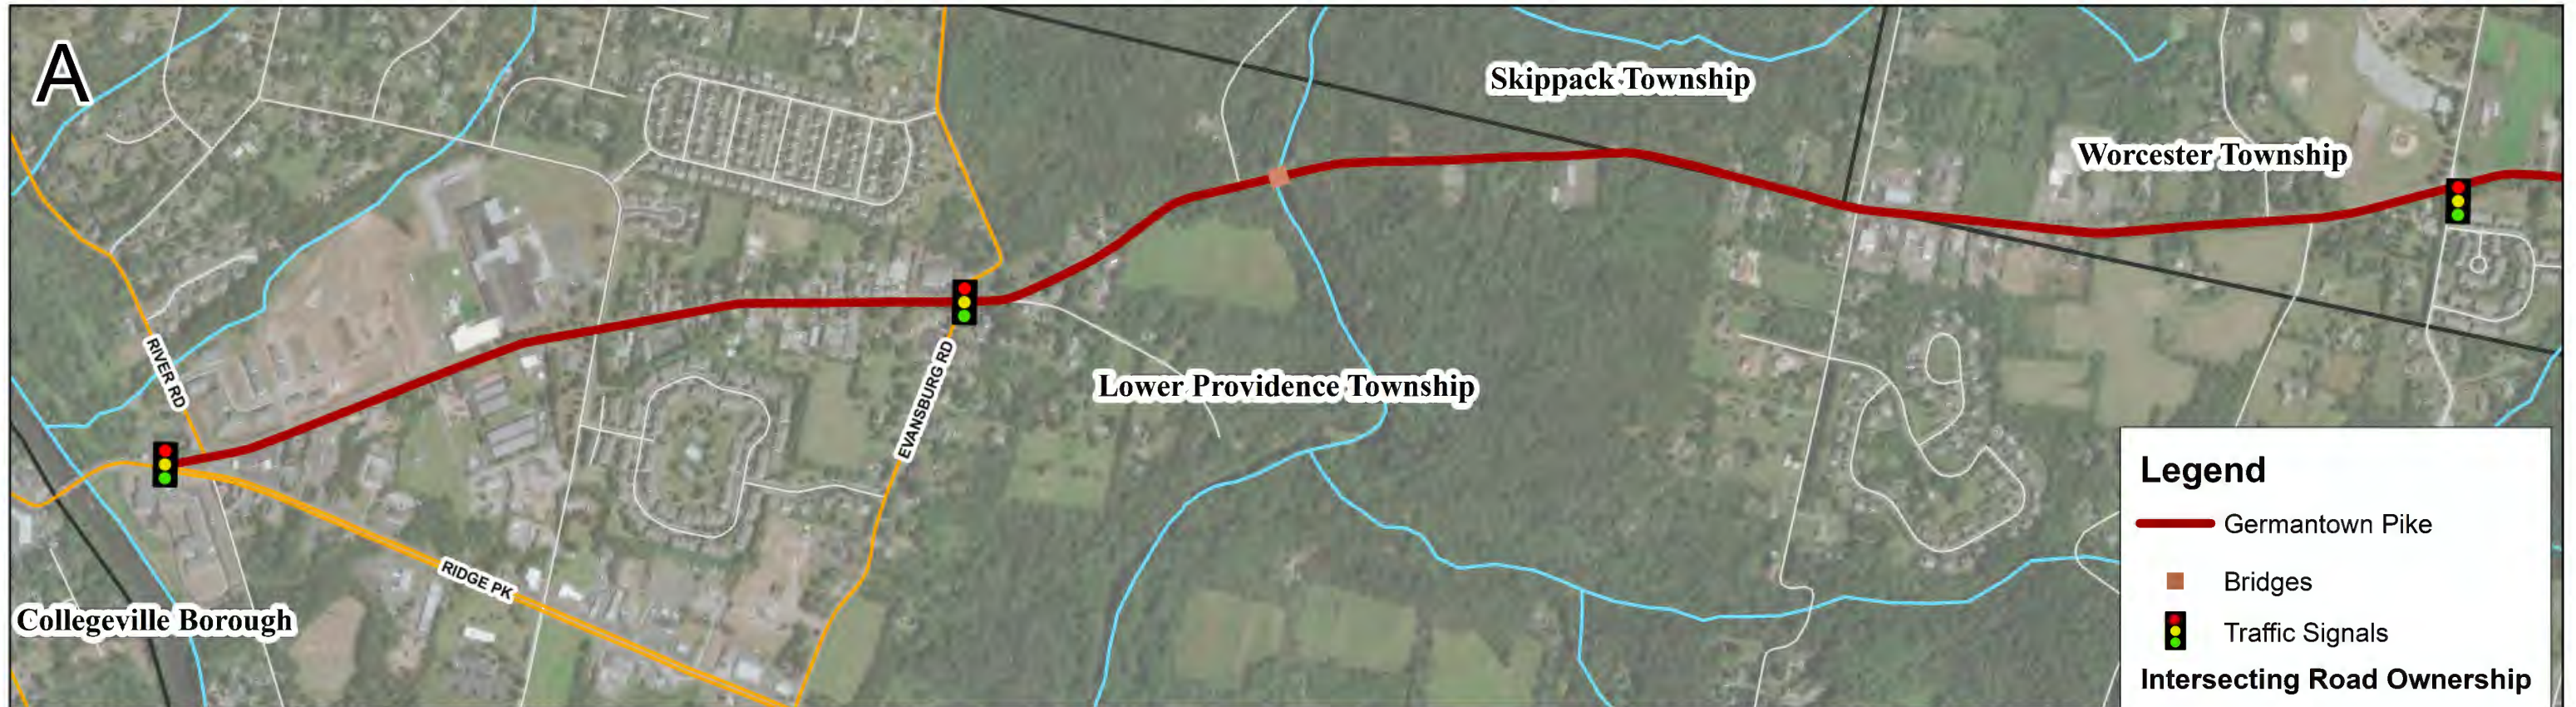

Germantown Pike, Corridor Overview

Legend

- Germantown Pike
- Bridges
- Traffic Signals
- Intersecting Road Ownership**
- PennDOT Roads
- Local Roads
- Municipal Boundaries

Source: Municipal Boundaries (2020), PennDOT Roads (2020), Local Roads (2020), Streams (2004) - PASDA | Traffic Signals (2020), Bridges (2020) - PennDOT