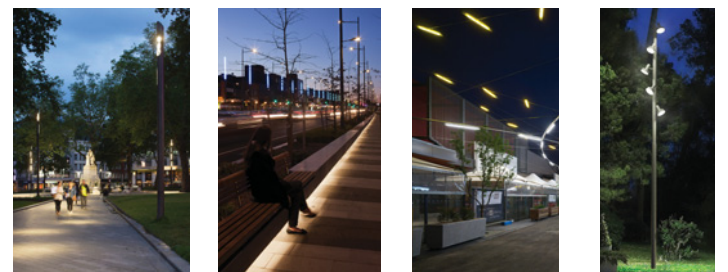

URBAN DESIGN

Traditional Streetscape Elements

Contemporary Streetscape Elements

Traditional Lighting

Contemporary Lighting

Traditional Seating

Contemporary Seating

Traditional Streetscape Elements

Contemporary Streetscape Elements

OREM
State Street Corridor
Master Plan

Streetscape Elements