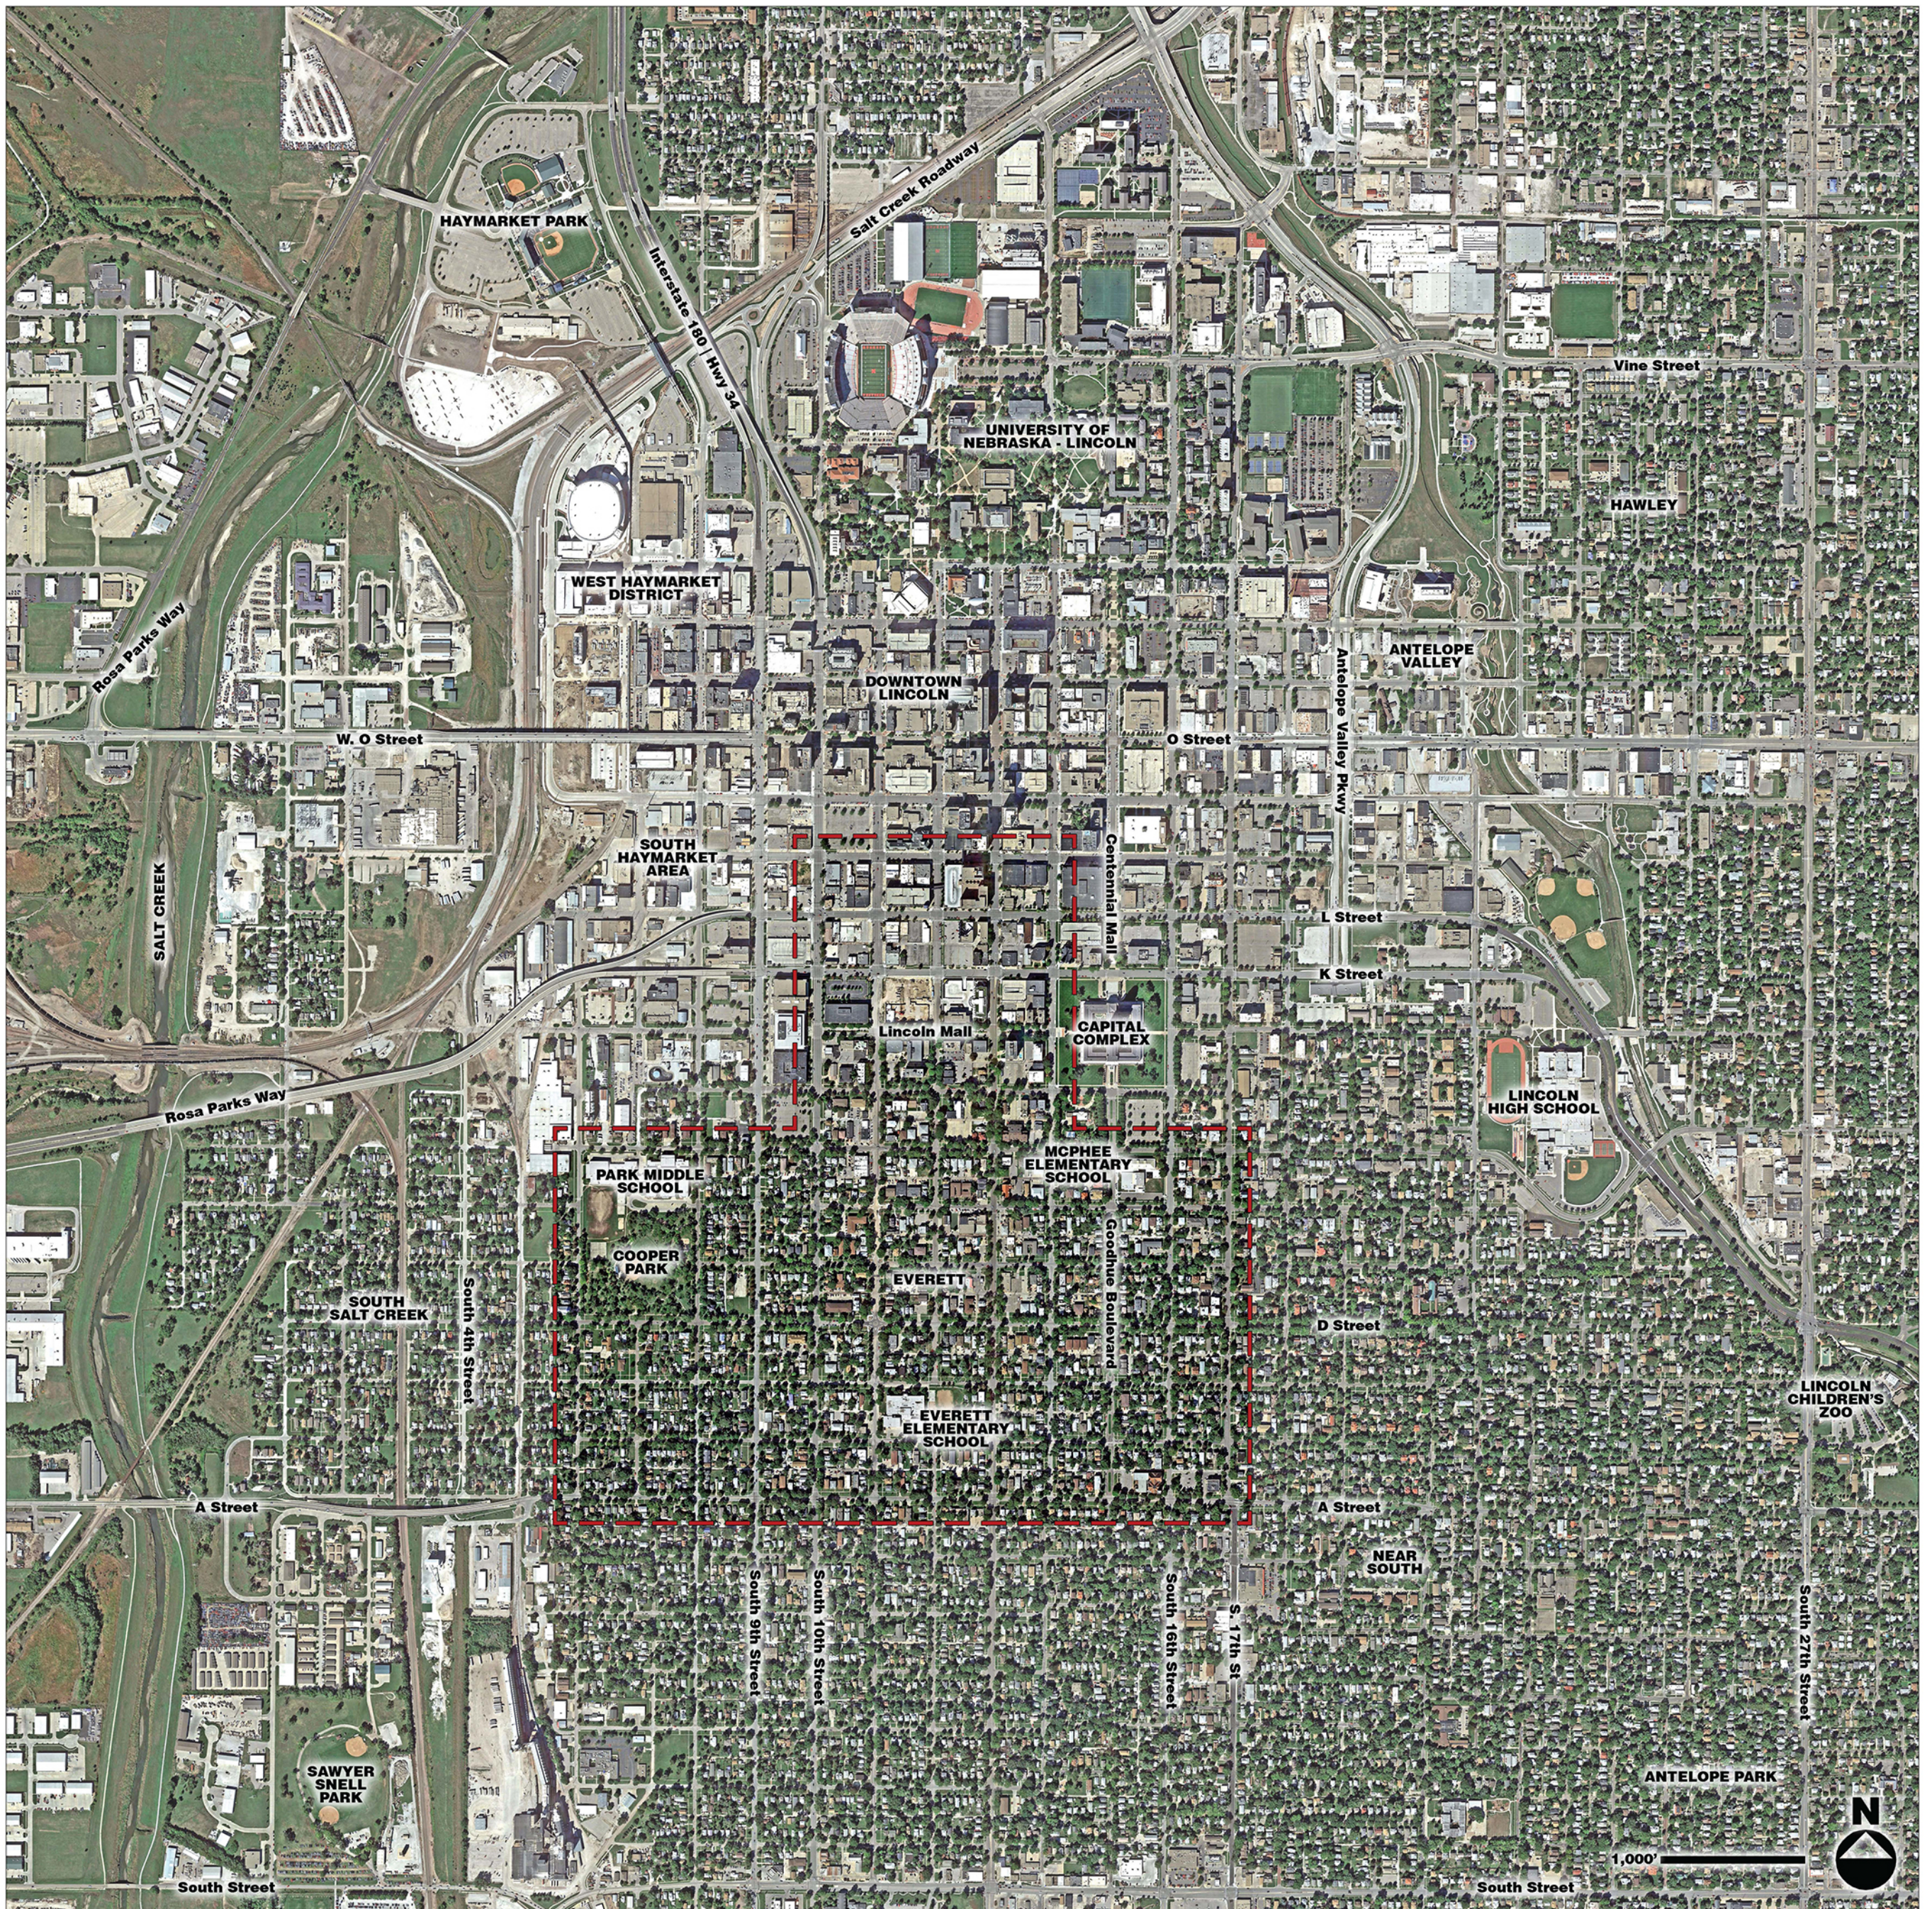

SOUTH DOWNTOWN REVITALIZATION PLAN

LINCOLN, NEBRASKA

LINCOLN COMMUNITY

F O U N D A T I O N

AERIAL PHOTOGRAPH SOUTH DOWNTOWN (STUDY AREA)

SOUTH DOWNTOWN REVITALIZATION PLAN

LINCOLN, NEBRASKA

LINCOLN COMMUNITY
FOUNDATION

AERIAL PHOTOGRAPH

GREATER LINCOLN | CONTEXT AREA

SOUTH DOWNTOWN REVITALIZATION PLAN

LINCOLN, NEBRASKA

LINCOLN COMMUNITY

F O U N D A T I O N

DRAFT BASEMAP OF EXISTING CONDITIONS SOUTH DOWNTOWN (STUDY AREA)