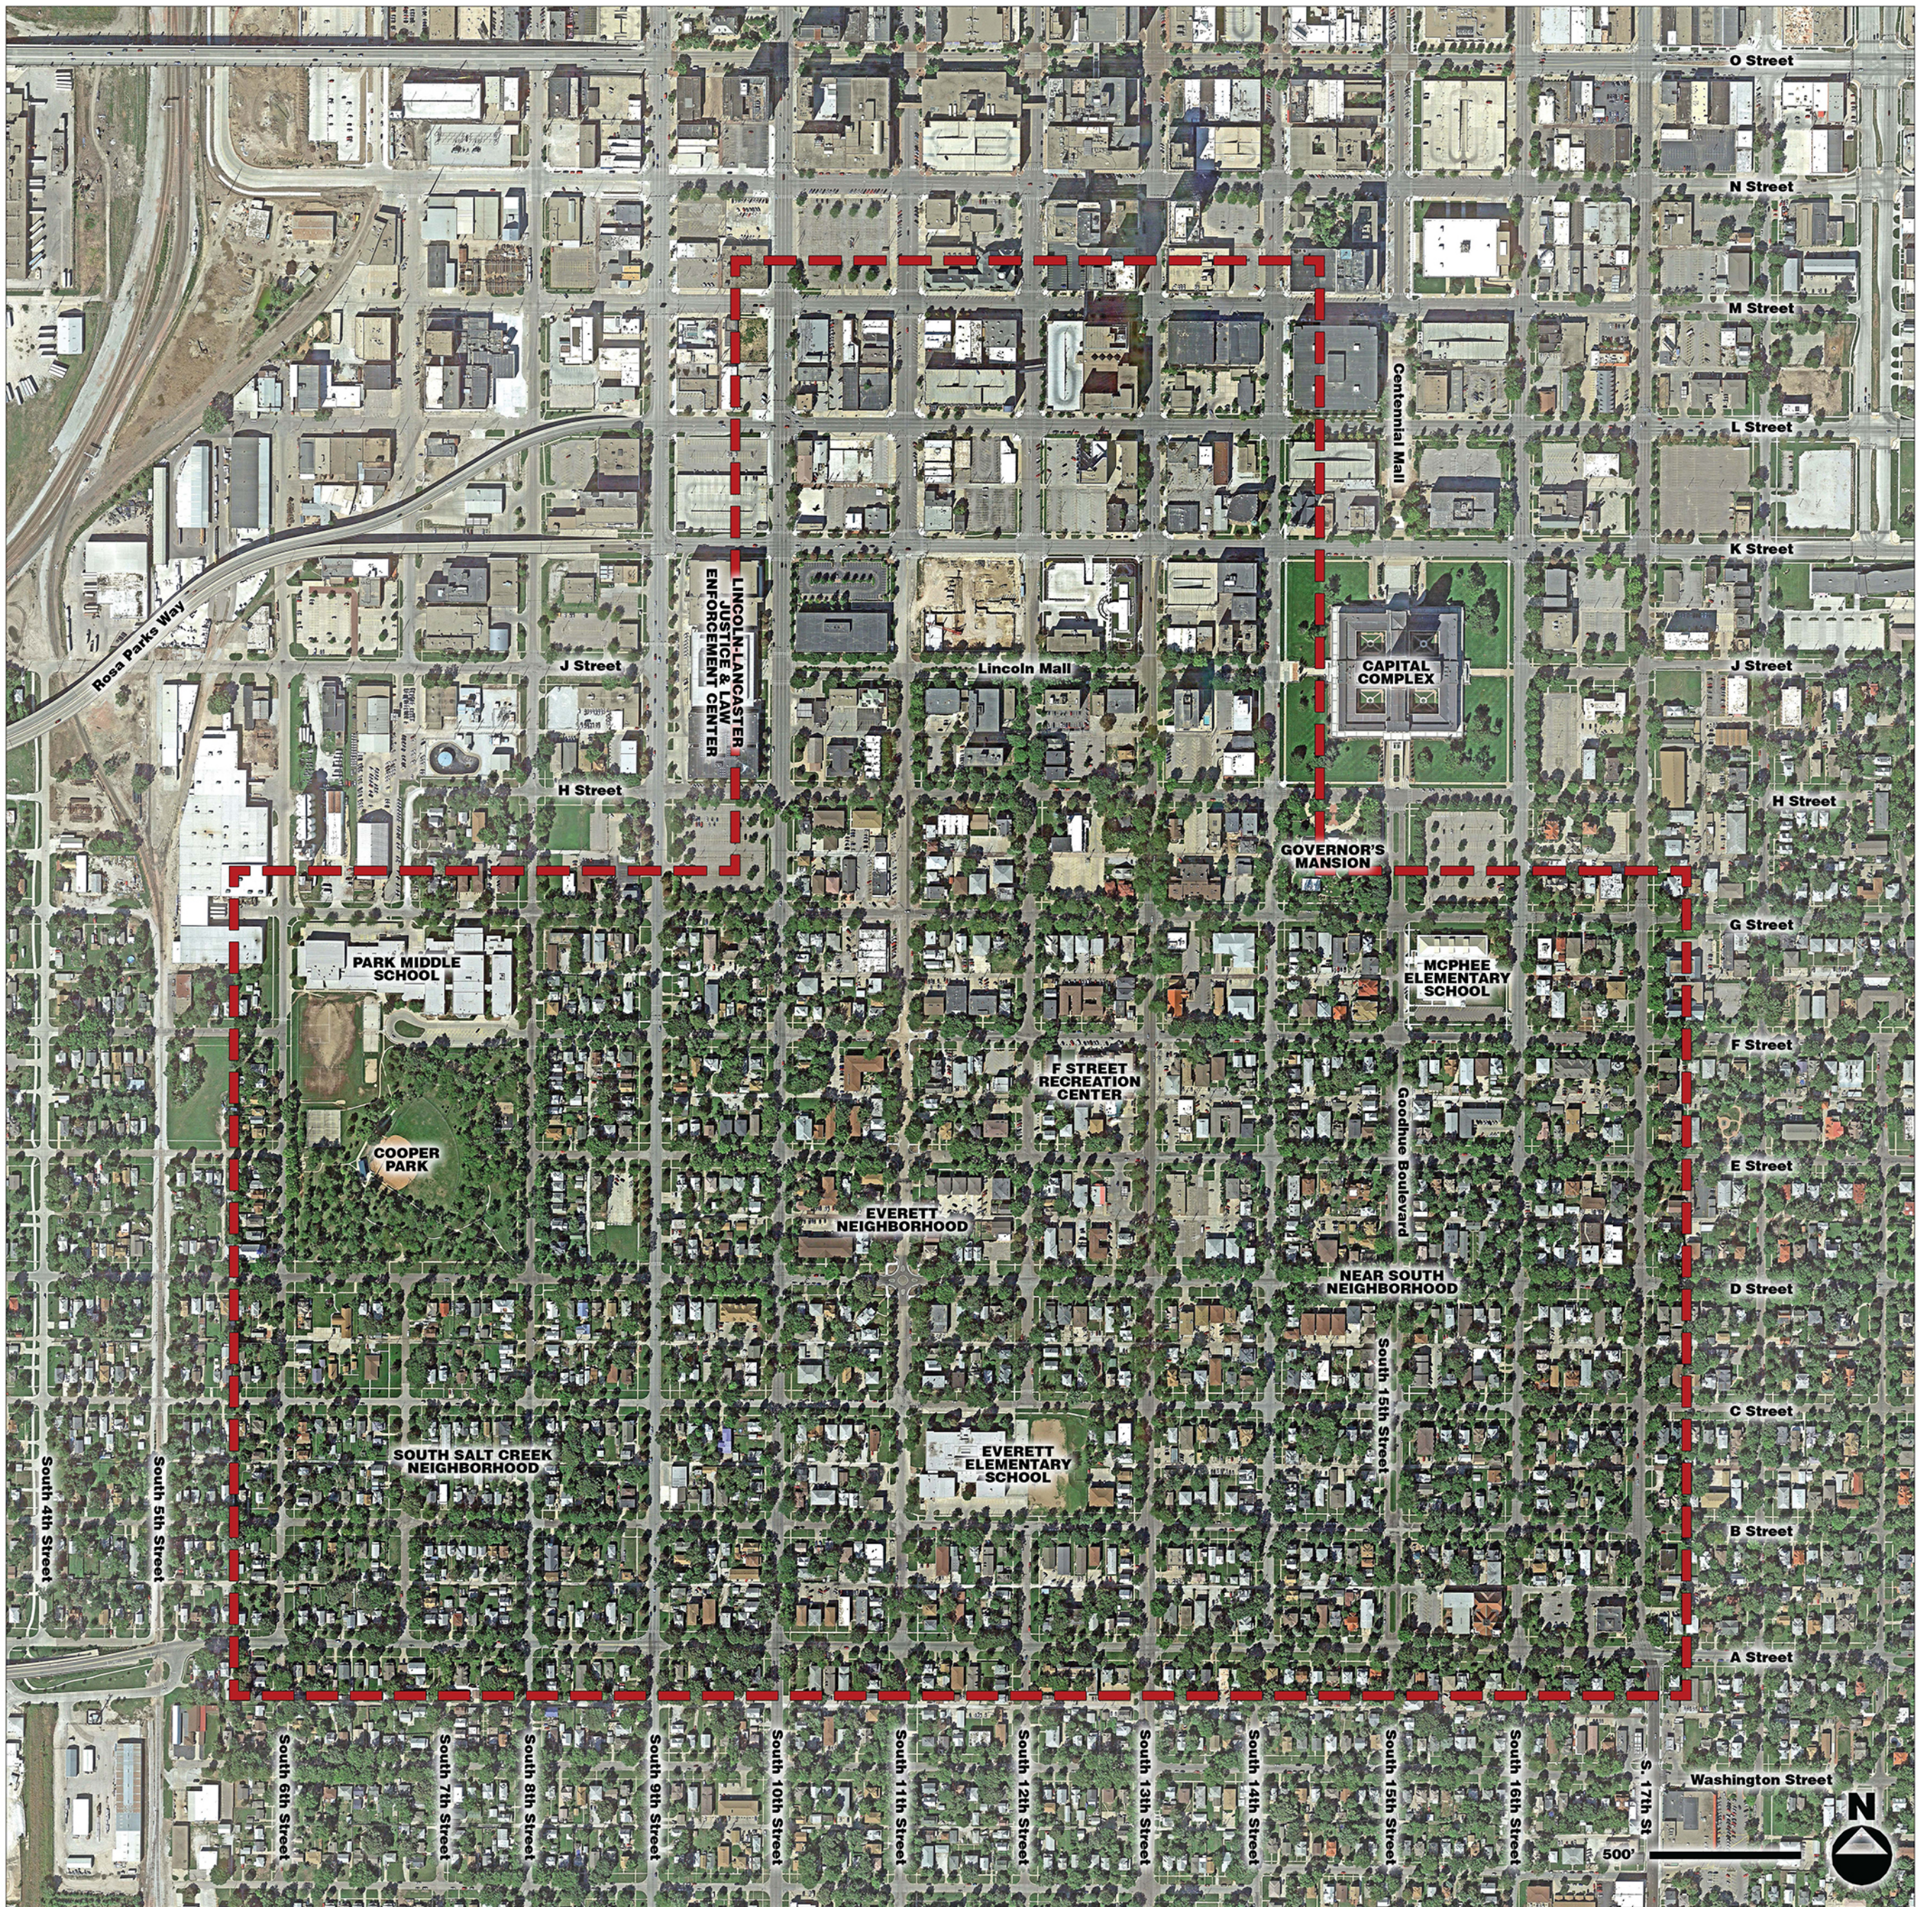

SOUTH DOWNTOWN REVITALIZATION PLAN

LINCOLN, NEBRASKA

LINCOLN COMMUNITY

F O U N D A T I O N

AERIAL PHOTOGRAPH SOUTH DOWNTOWN (STUDY AREA)

SOUTH DOWNTOWN REVITALIZATION PLAN

LINCOLN, NEBRASKA

LINCOLN COMMUNITY
FOUNDATION

AERIAL PHOTOGRAPH

GREATER LINCOLN | CONTEXT AREA

SOUTH DOWNTOWN REVITALIZATION PLAN

LINCOLN, NEBRASKA

LINCOLN COMMUNITY

F O U N D A T I O N

DRAFT BASEMAP OF EXISTING CONDITIONS SOUTH DOWNTOWN (STUDY AREA)