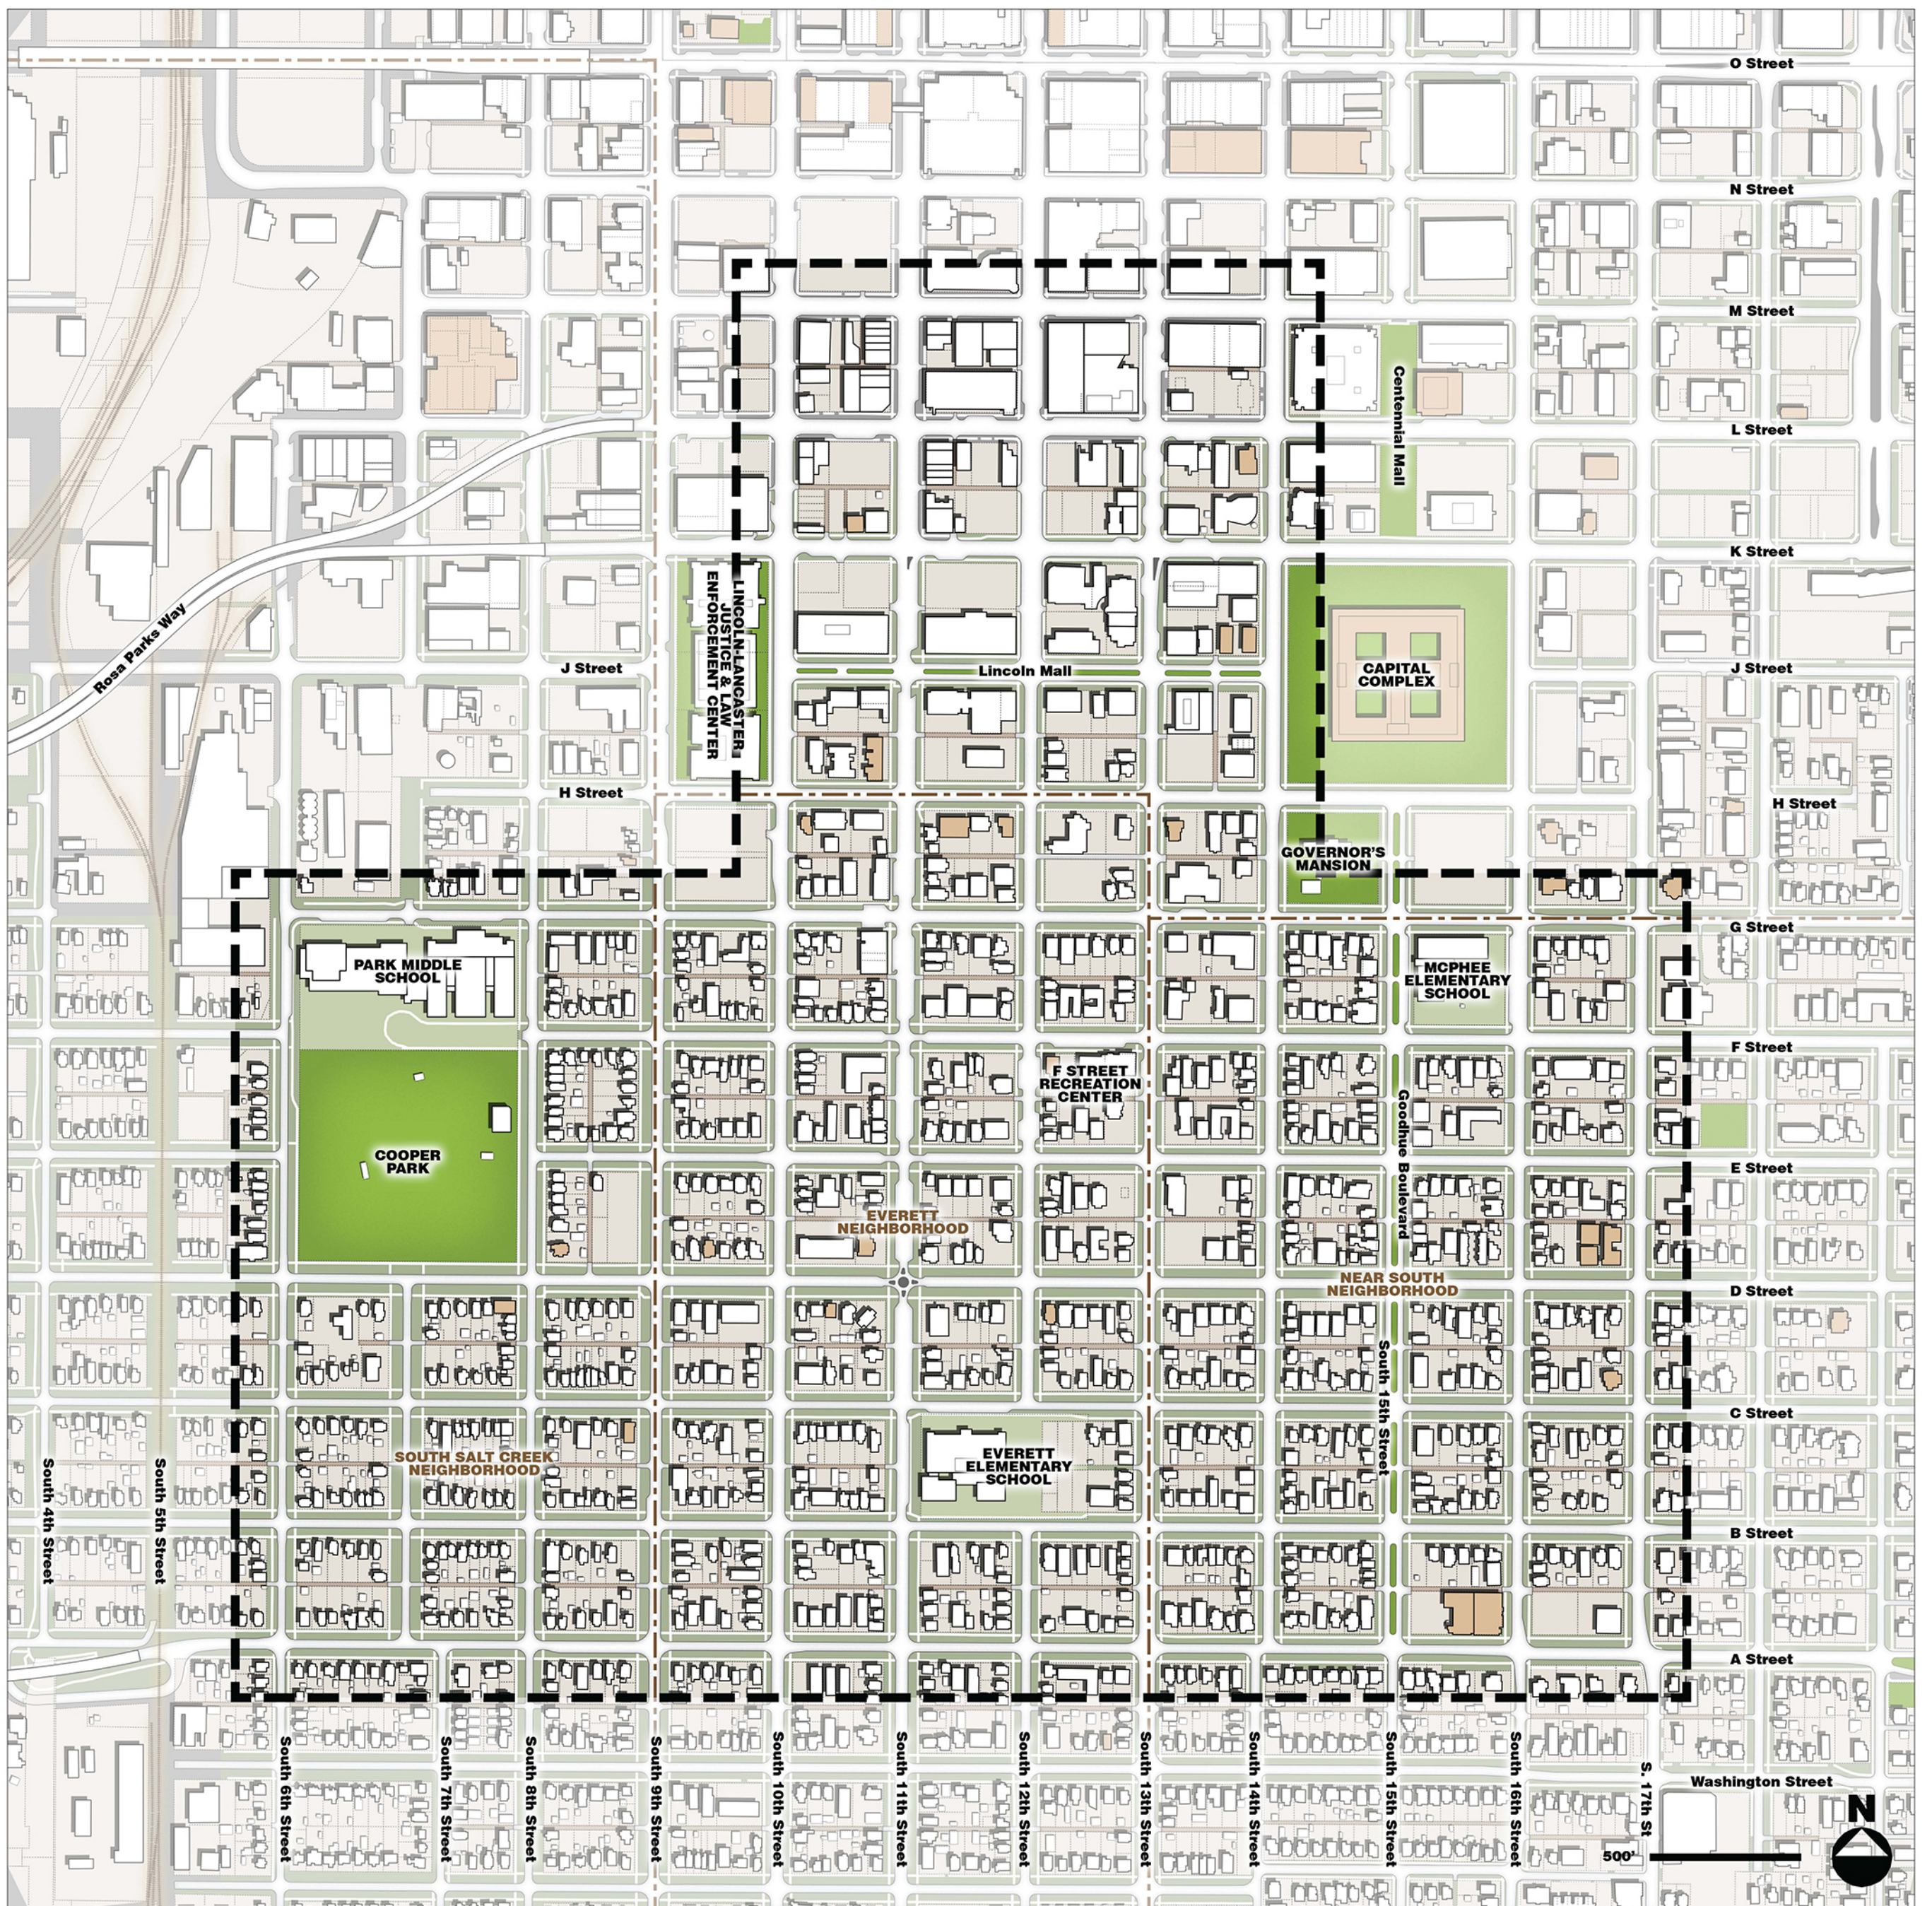

SOUTH DOWNTOWN REVITALIZATION PLAN

LINCOLN, NEBRASKA

LINCOLN COMMUNITY

F O U N D A T I O N

AERIAL PHOTOGRAPH SOUTH DOWNTOWN (STUDY AREA)

SOUTH DOWNTOWN REVITALIZATION PLAN

LINCOLN, NEBRASKA

LINCOLN COMMUNITY
FOUNDATION

AERIAL PHOTOGRAPH

GREATER LINCOLN | CONTEXT AREA

SOUTH DOWNTOWN REVITALIZATION PLAN

LINCOLN, NEBRASKA

LINCOLN COMMUNITY

F O U N D A T I O N

DRAFT BASEMAP OF EXISTING CONDITIONS SOUTH DOWNTOWN (STUDY AREA)