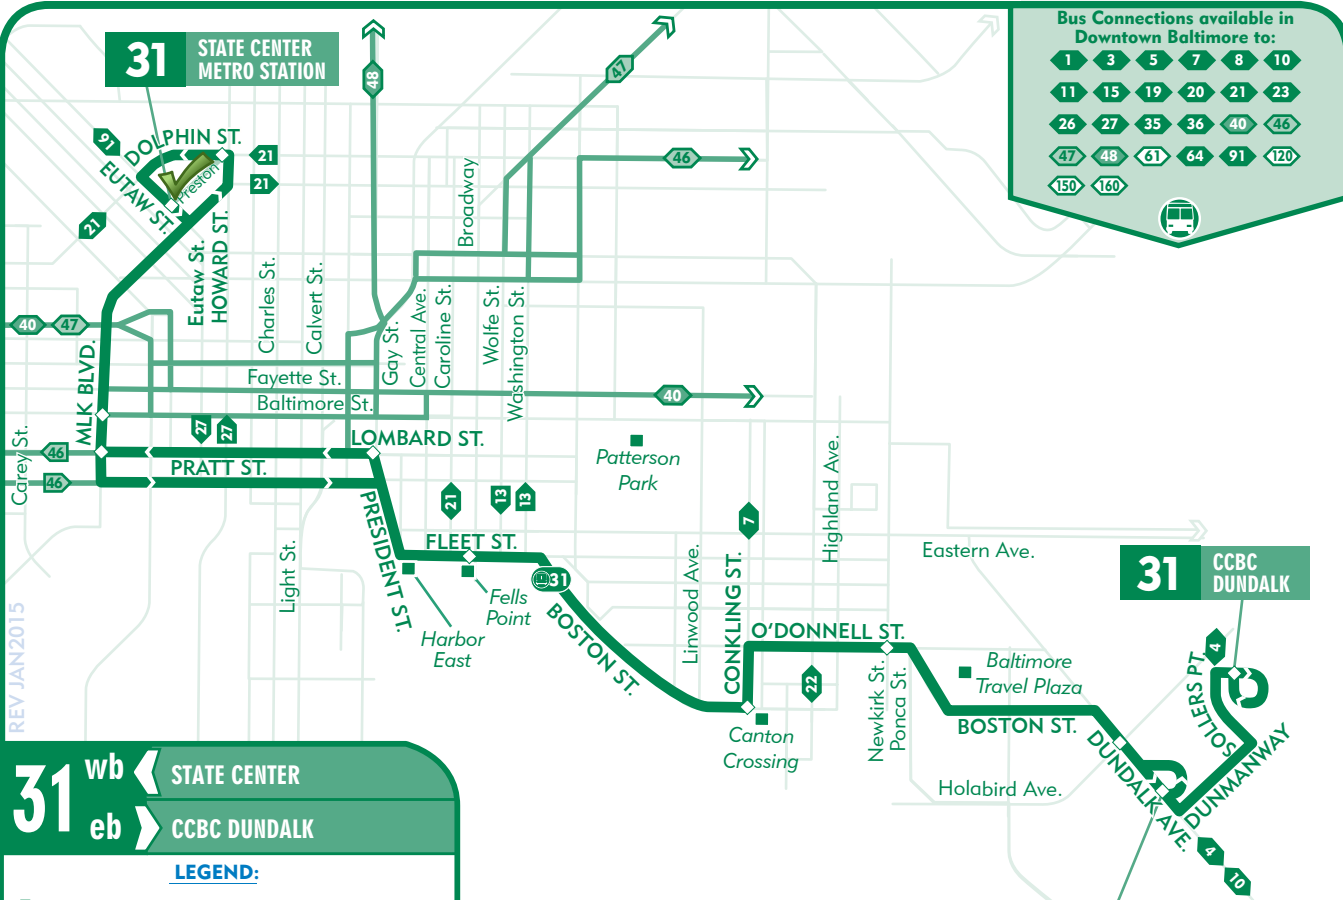

31 STATE CENTER METRO STATION

Bus Connections available in Downtown Baltimore to:

- | | | | | | |
|-----|-----|----|----|----|-----|
| 1 | 3 | 5 | 7 | 8 | 10 |
| 11 | 15 | 19 | 20 | 21 | 23 |
| 26 | 27 | 35 | 36 | 40 | 46 |
| 47 | 48 | 61 | 64 | 91 | 120 |
| 150 | 160 | | | | |

REV JAN 2015

31 ^{wb} ← STATE CENTER
31 ^{eb} → CCBC DUNDALK

LEGEND:

- Timepoint **31 LINE**
- Full Time **Connecting Bus Routes**
- Peak Only **Connecting Bus Routes**
- Metro Subway**
- Light Rail Line**
- quickbus Service**
- Intermediate Stop

West Bound East Bound

31 CCBC DUNDALK

31 DUNDALK DUNDALK AVE & CENTER PL