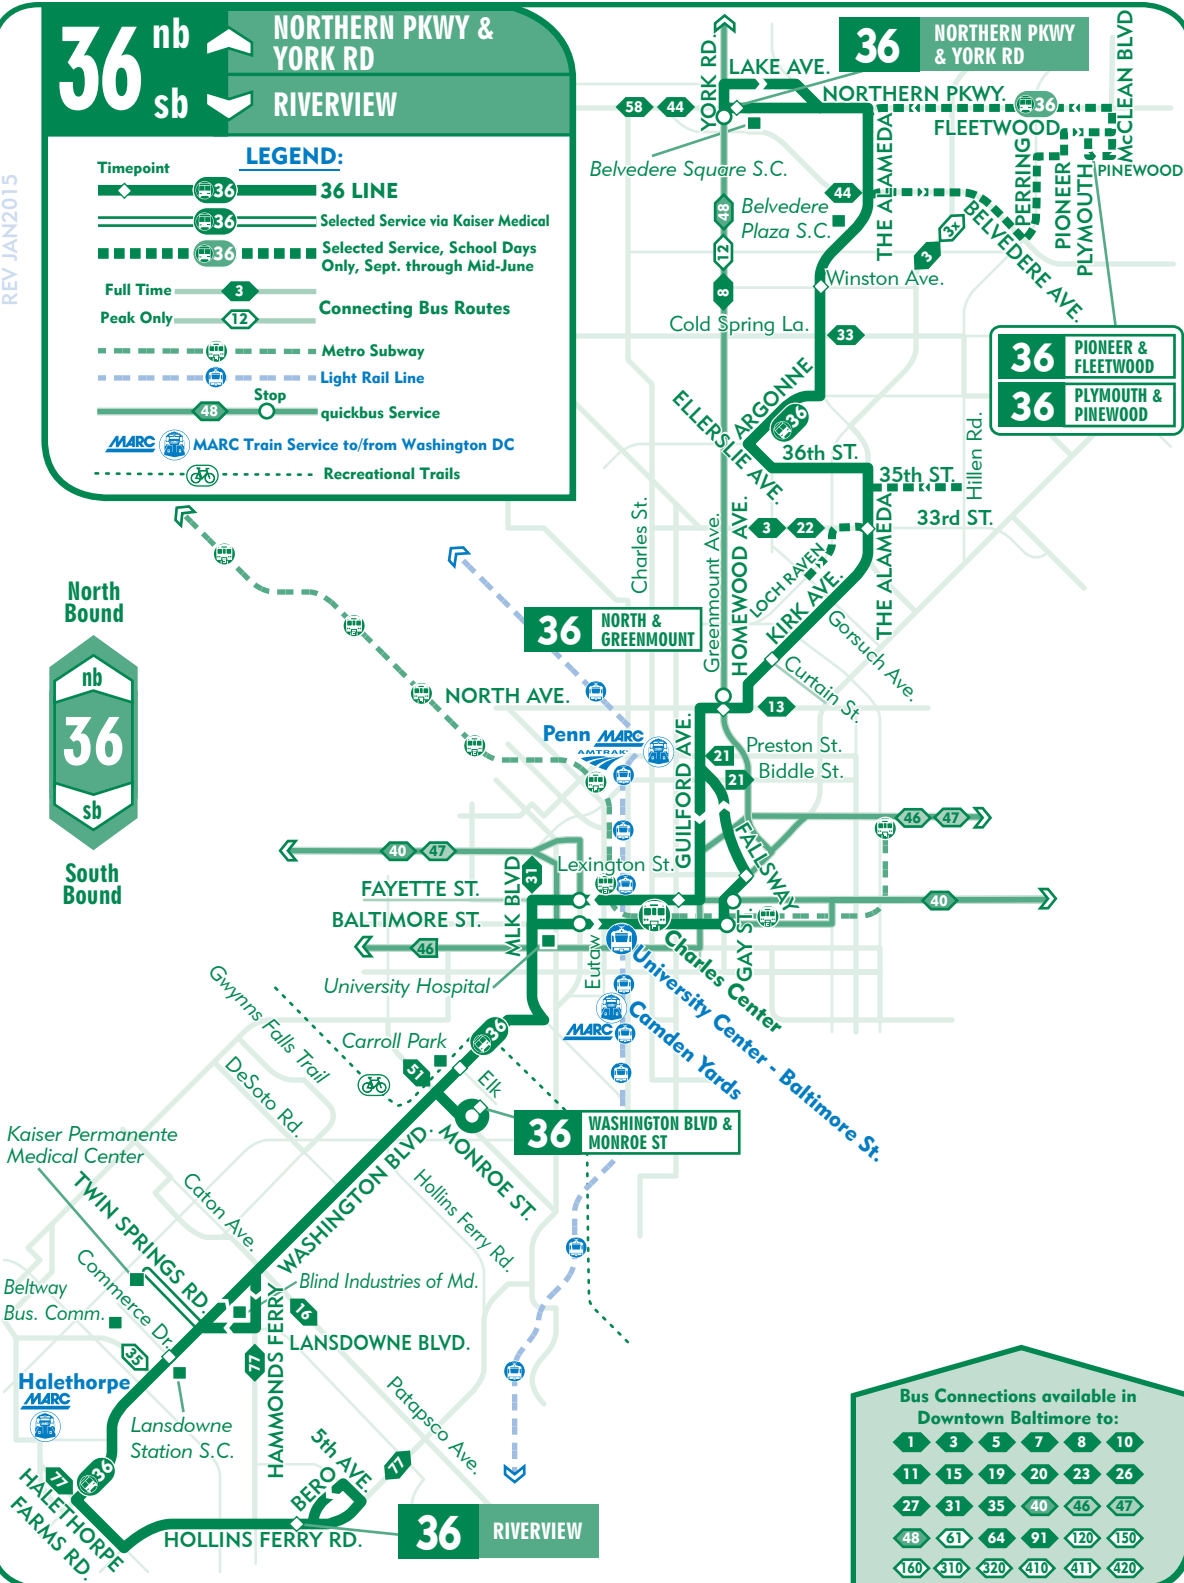

36 nb
36 sb

NORTHERN PKWY & YORK RD
RIVERVIEW

LEGEND:

- Timepoint **36 LINE**
- Selected Service via Kaiser Medical
- Selected Service, School Days Only, Sept. through Mid-June
- Full Time **Connecting Bus Routes**
- Peak Only **Connecting Bus Routes**
- Metro Subway
- Light Rail Line
- Stop
- quickbus Service
- MARC Train Service to/from Washington DC
- Recreational Trails

North Bound

South Bound

36 PIONEER & FLEETWOOD
36 PLYMOUTH & PINEWOOD

Bus Connections available in Downtown Baltimore to:

1	3	5	7	8	10
11	15	19	20	23	26
27	31	35	40	46	47
48	61	64	91	120	150
160	310	320	410	411	420