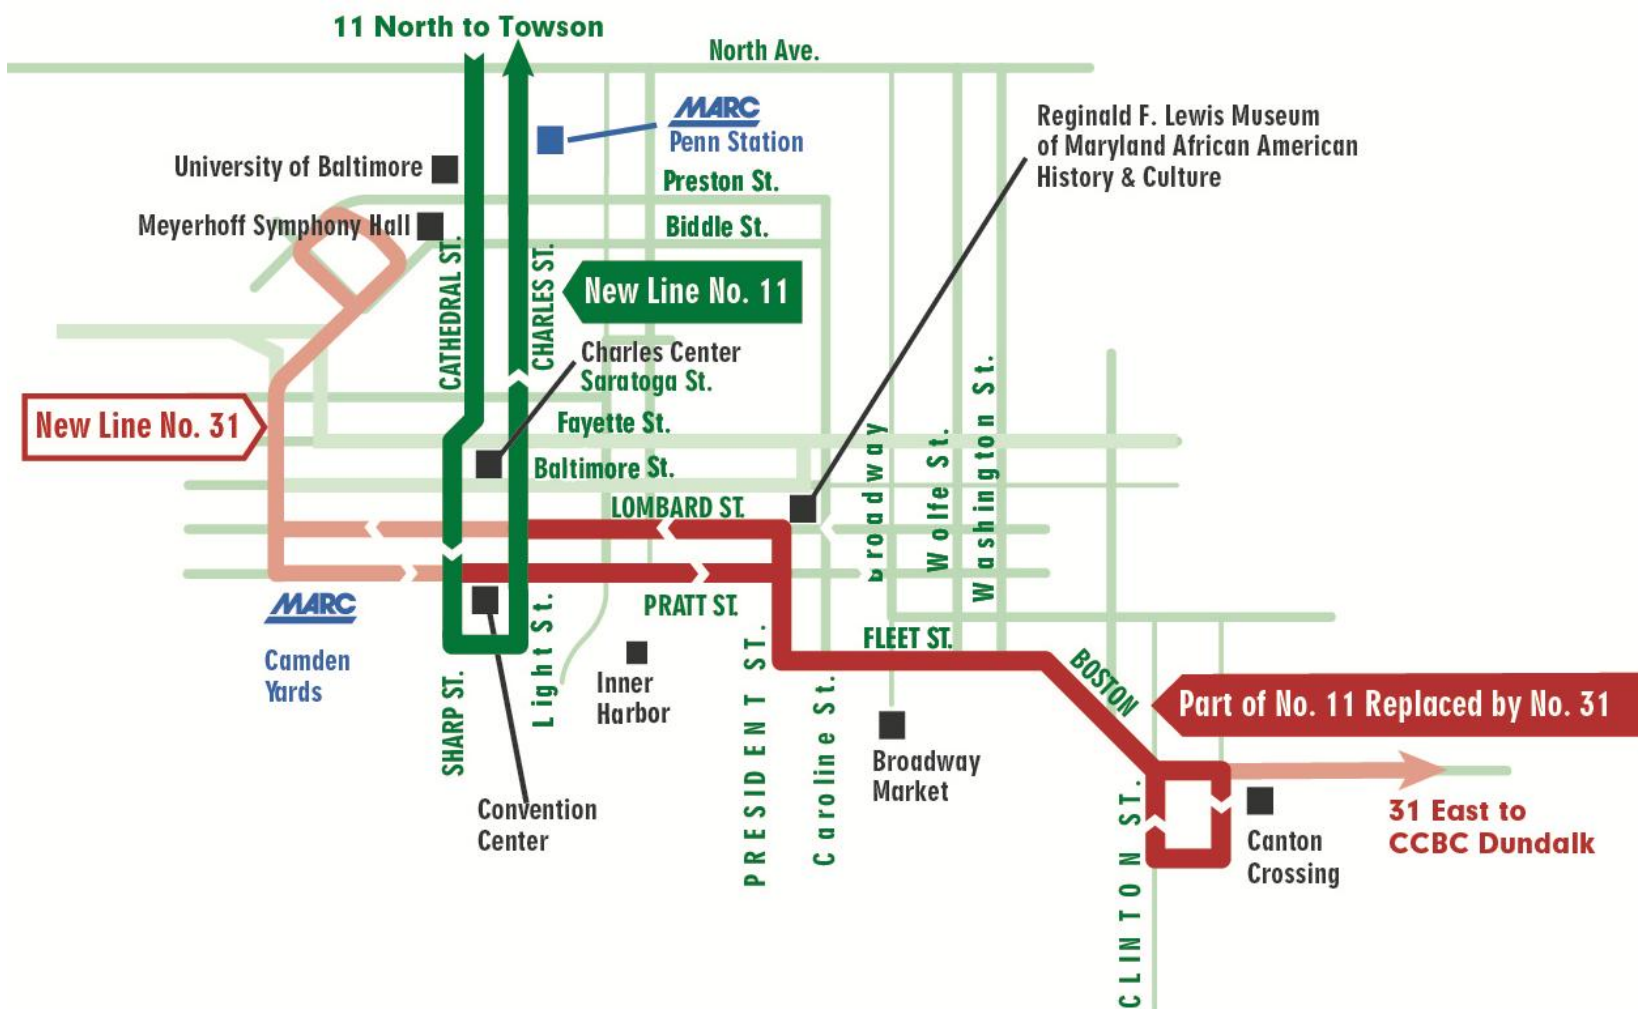

RIDER NOTICE

EFFECTIVE 2/22/2015

Line No. 11 Replaced by No. 31 at this Stop

Travel Recommendations:

Traveling Eastbound toward Canton?

↳ Take No. 31 east toward Dundalk

Traveling Westbound Toward Downtown / MLK Jr. Blvd?

↳ Take No. 31 west toward State Center

Traveling Northbound toward Towson?

↳ Walk to Charles St. at Pratt St. or Lombard St. for northbound No. 11 service. (Or take No. 31 on Lombard St., and transfer to No. 11 at Charles St.)