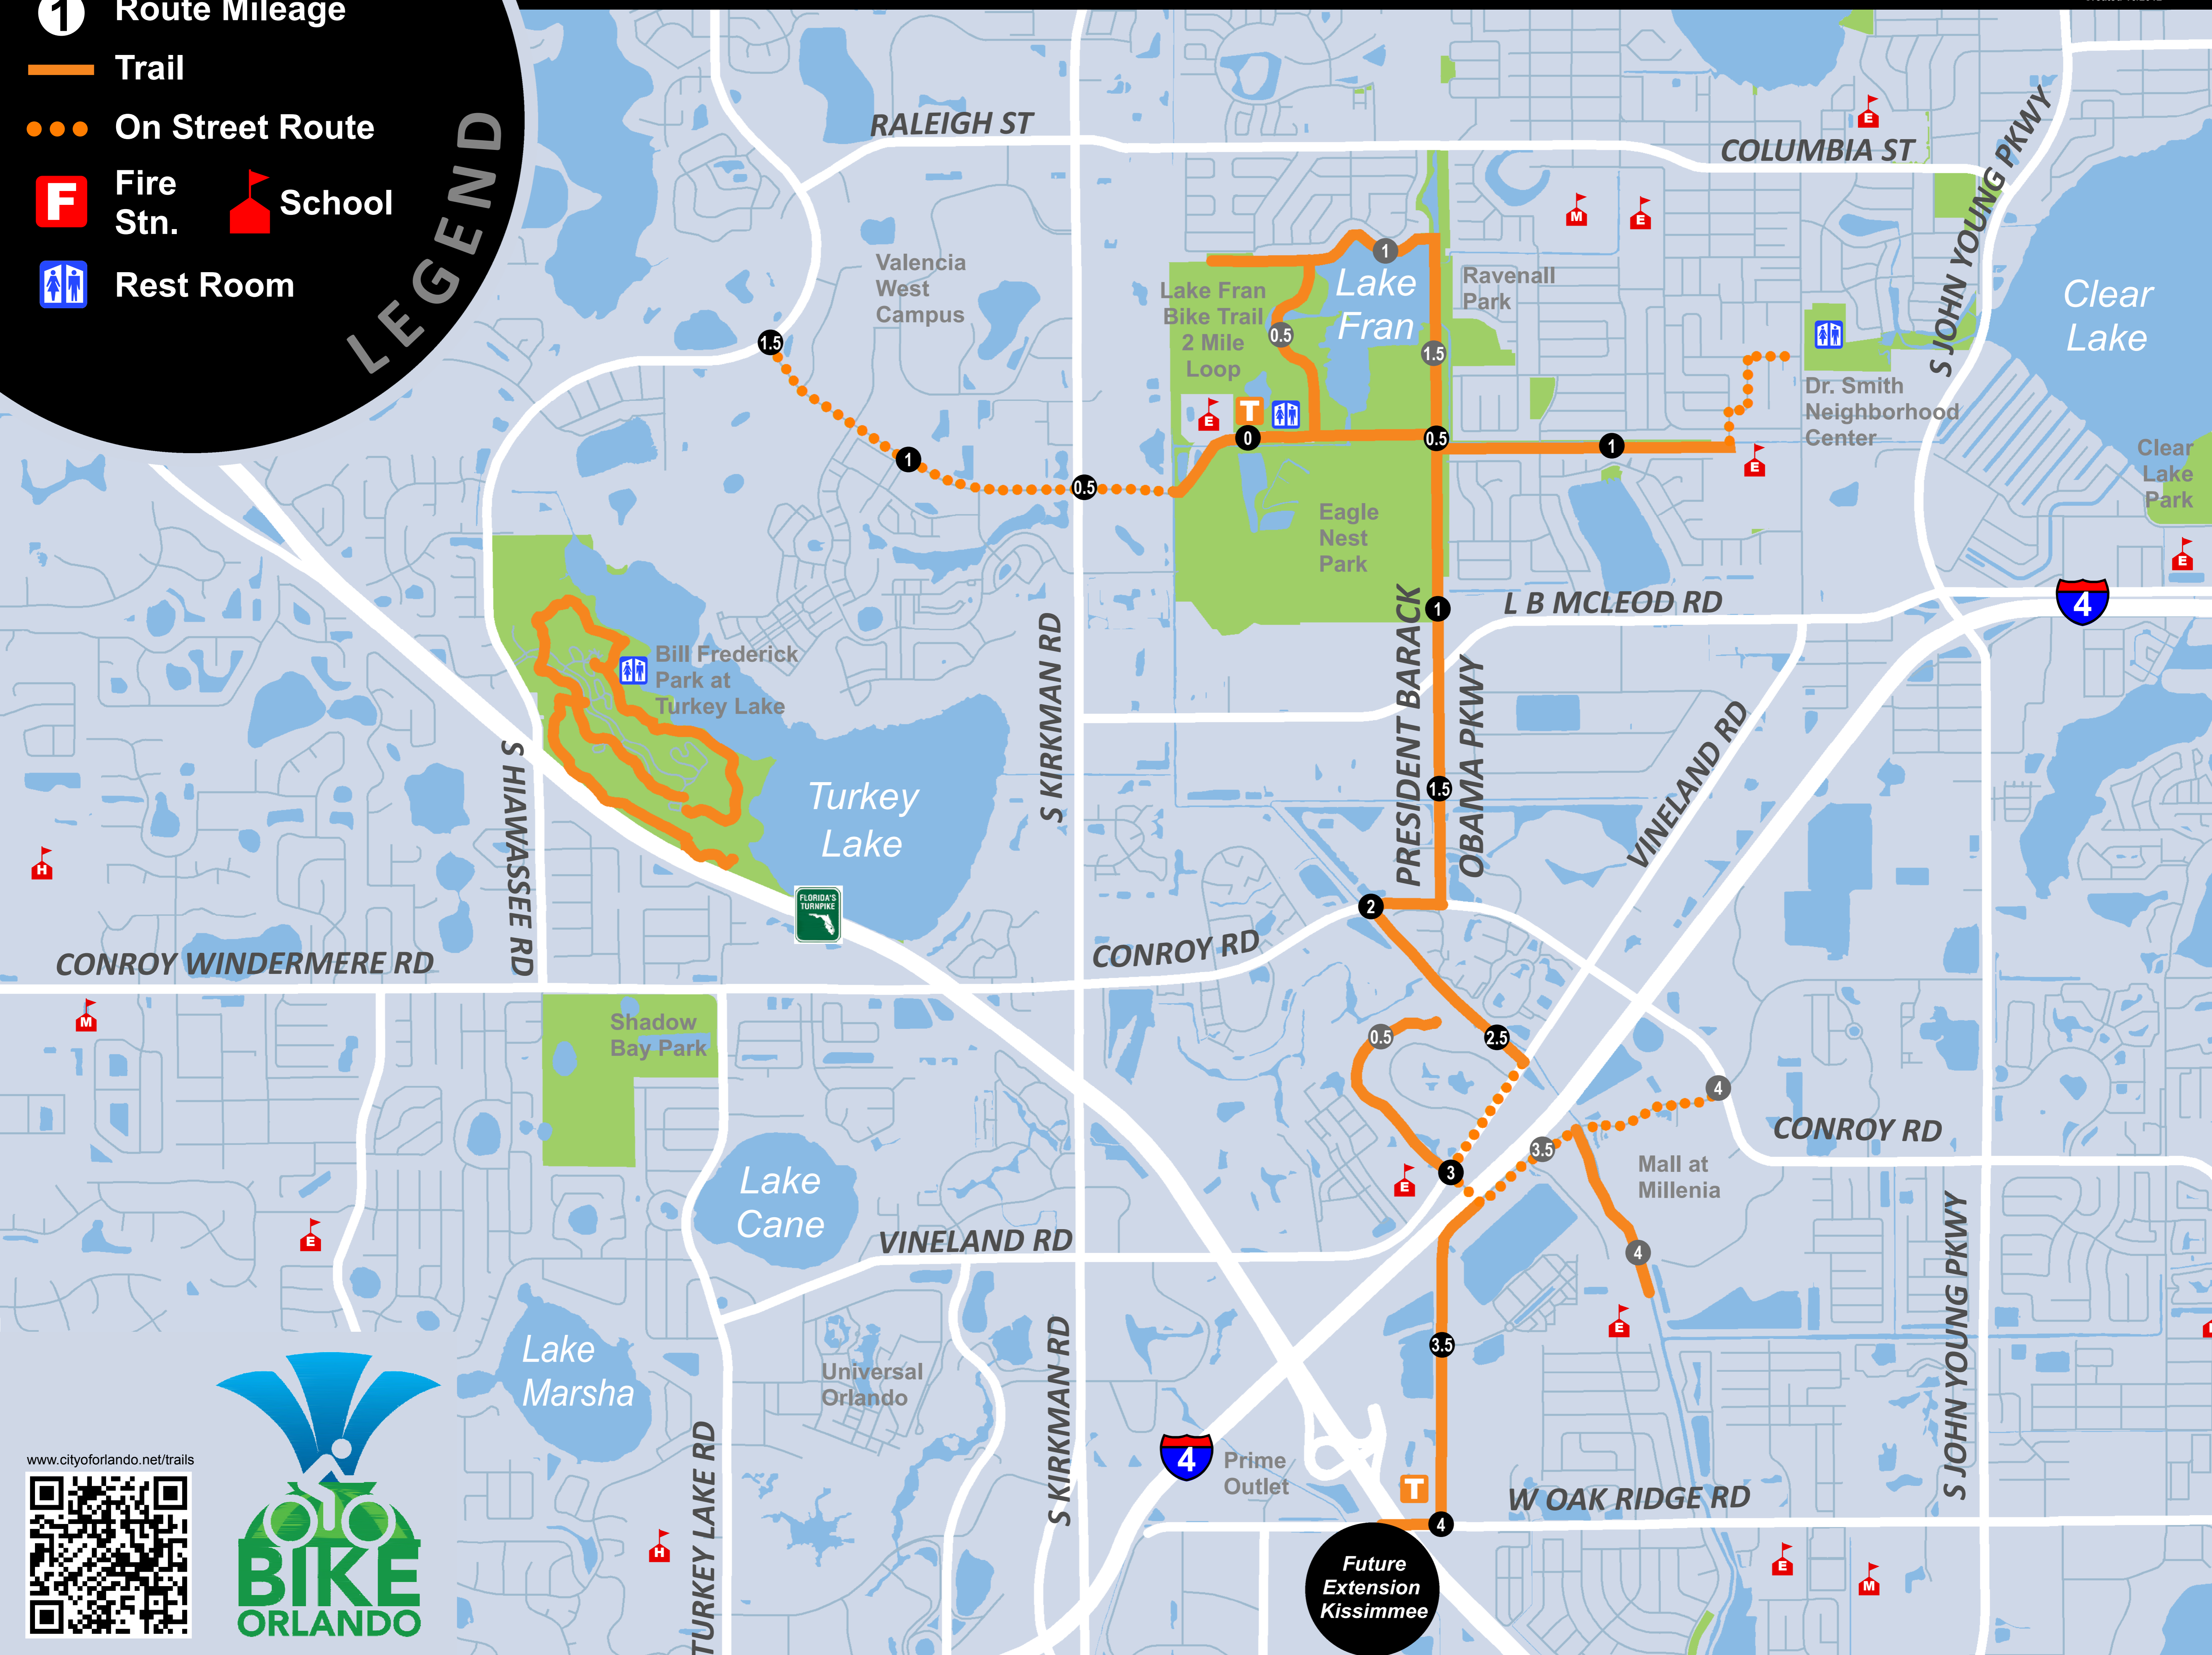

T Trail Head

1 Route Mileage

Trail

On Street Route

F Fire Stn.  School

 Rest Room

LEGEND

CITY OF ORLANDO Southwest Trail Map

Created 10/2012

Future Extension Kissimmee